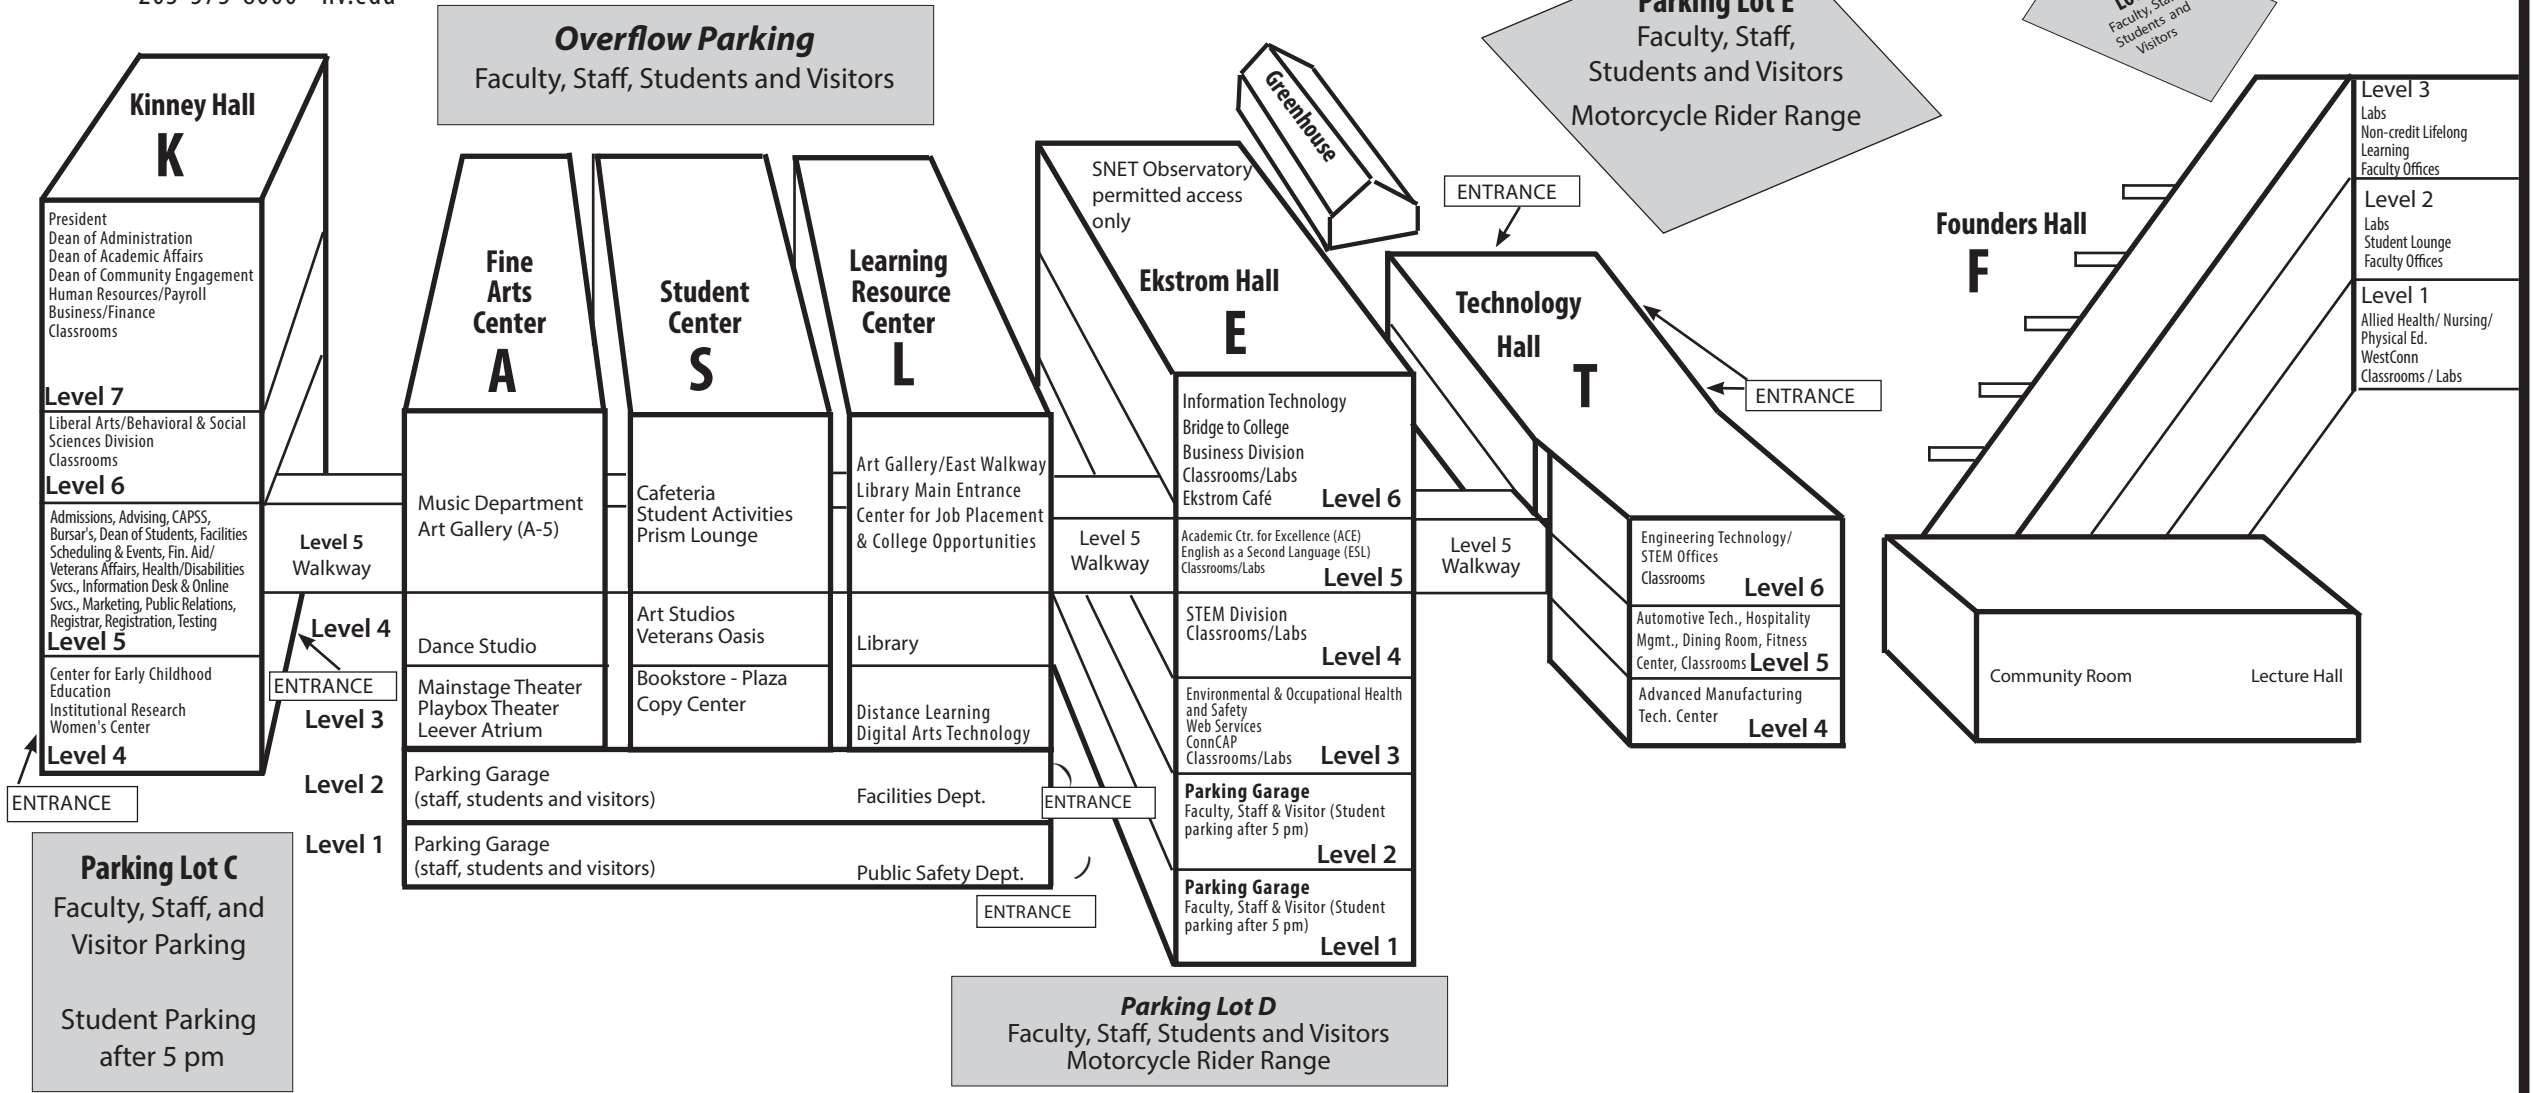

# CAMPUS DIRECTORY

not drawn to scale

Academic Center for Excellence (ACE).....	E500	Dean of Administration .....	K706	Payroll/Personnel/Business.....	K707
Admissions .....	K500	Dean of Community Engagement .....	K720	Playbox Theater.....	A Level 3
Allied Health/Nursing/Phys. Ed. Division.....	F111	Dean of Students .....	K509	President's Office .....	K703
Art Rooms .....	S Level 4	Engineering Technology & STEM Offices .....	T610	Public Safety Office .....	Parking Garage-Level 1 (CORE)
Bookstore.....	S Level 3	English-as-a-Second Language (ESL).....	E500	Registrar.....	K516
Bridge to College .....	E600	Facilities Scheduling & Events Planning .....	K518	Registration Information .....	K522
Bursar's Office .....	K508	Financial Aid.....	K512	STEM Division.....	E411
Business Division.....	E601b	Hospitality Management.....	Technology Hall	Student Activities .....	S514
Cafeteria.....	S Level 5	Health & Disabilities Services .....	K519	Student Government.....	S516
Center for Academic Planning & Student Success (CAPSS) .....	K519	Information.....	K Level 5	Testing Center .....	K519a
Center for Early Childhood Education.....	K417	Institutional Research .....	K406	Veterans Affairs .....	K513a
Center for Job Placement & College Opportunities (CJPCO).....	L524	Liberal Arts/Behavioral&Social Sciences Division (LABSS) .....	K600	WestConn at Waterbury.....	Founders Hall
College Marketing & Public Relations .....	K511	LRC/Library .....	L Levels 4 & 5	Women's Center .....	K405
Copy Center .....	S Level 3	Mainstage Theater .....	A Level 3		
Dance Studio .....	A Level 4	Multi-Media .....	L Level 3		
Dean of Academic Affairs.....	K719a	Non-Credit Lifelong Learning.....	F323		