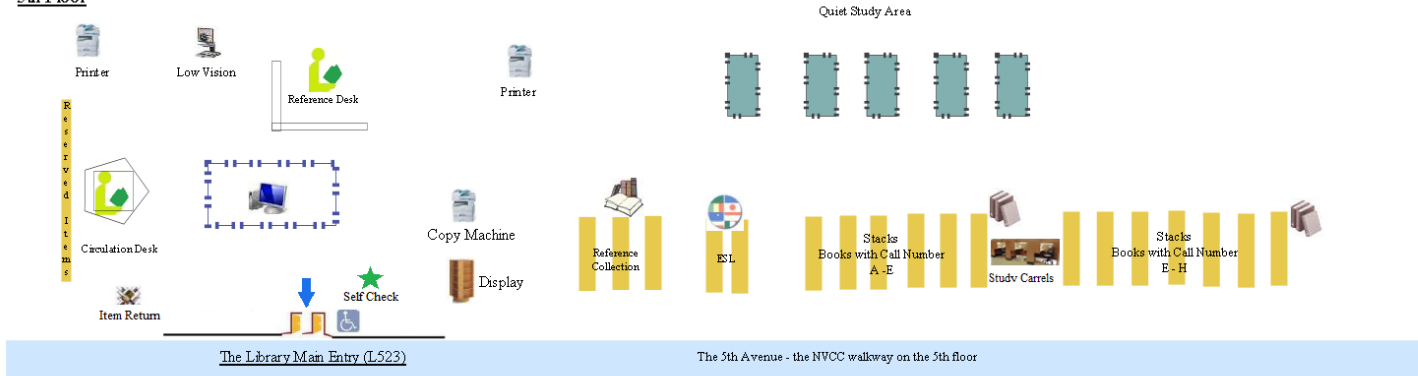

# Max R. Traurig Library/Learning Resources Center

The Library Main entrance is Located on the 5<sup>th</sup> Floor of the Learning Resources Building

## 5<sup>th</sup> Floor